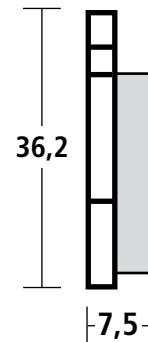

Pads • Pastiglie

Code	Performance	Life
07BB0483 Sinter	•	•
M467Z04 Z04 Compound	++	+