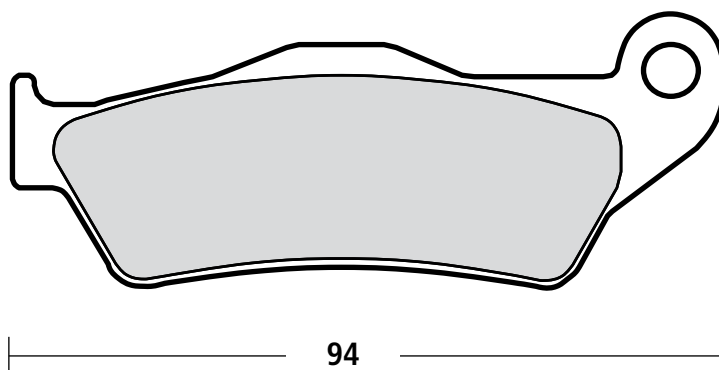

Pads • Pastiglie

Code	Performance	Life
07BB0483	•	•
Sinter		
M467Z04	++	+
Z04 Compound